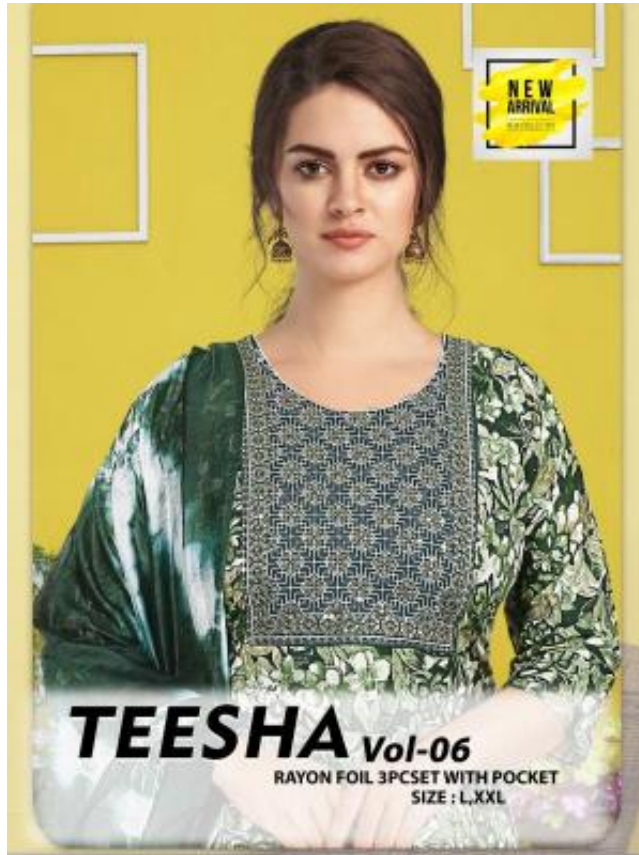

RAYON FOIL, 3PC
SET WITH POCKET

NEW
ARRIVAL

TOP+PANT
WITH DUPATTA
SIZE : L,XXL

D.No-01

D.No-02

NEW
ARRIVAL

TEESHA Vol-06
RAYON FOIL 3PCSET WITH POCKET
SIZE : L,XXL

RAYON FOIL, 3PC
SET WITH POCKET

NEW
ARRIVAL

TOP+PANT
WITH DUPATTA
SIZE : L,XXL

D.No-04

NEW ARRIVAL

**TOP+PANT WITH DUPATTA
SIZE : L,XXL**

RAYON FOIL, 3PC SET WITH POCKET

D.No-03

RAYON FOIL 3PC
SET WITH POCKET

NEW
ARRIVAL

TOP+PANT
WITH DUPATTA
SIZE : L,XXL

D.No-06

RAYON FOIL, 3PC
SET WITH POCKET

NEW
ARRIVAL

TOP+PANT
WITH DUPATTA
SIZE : L,XXL

D.No-05

**NEW
ARRIVAL**