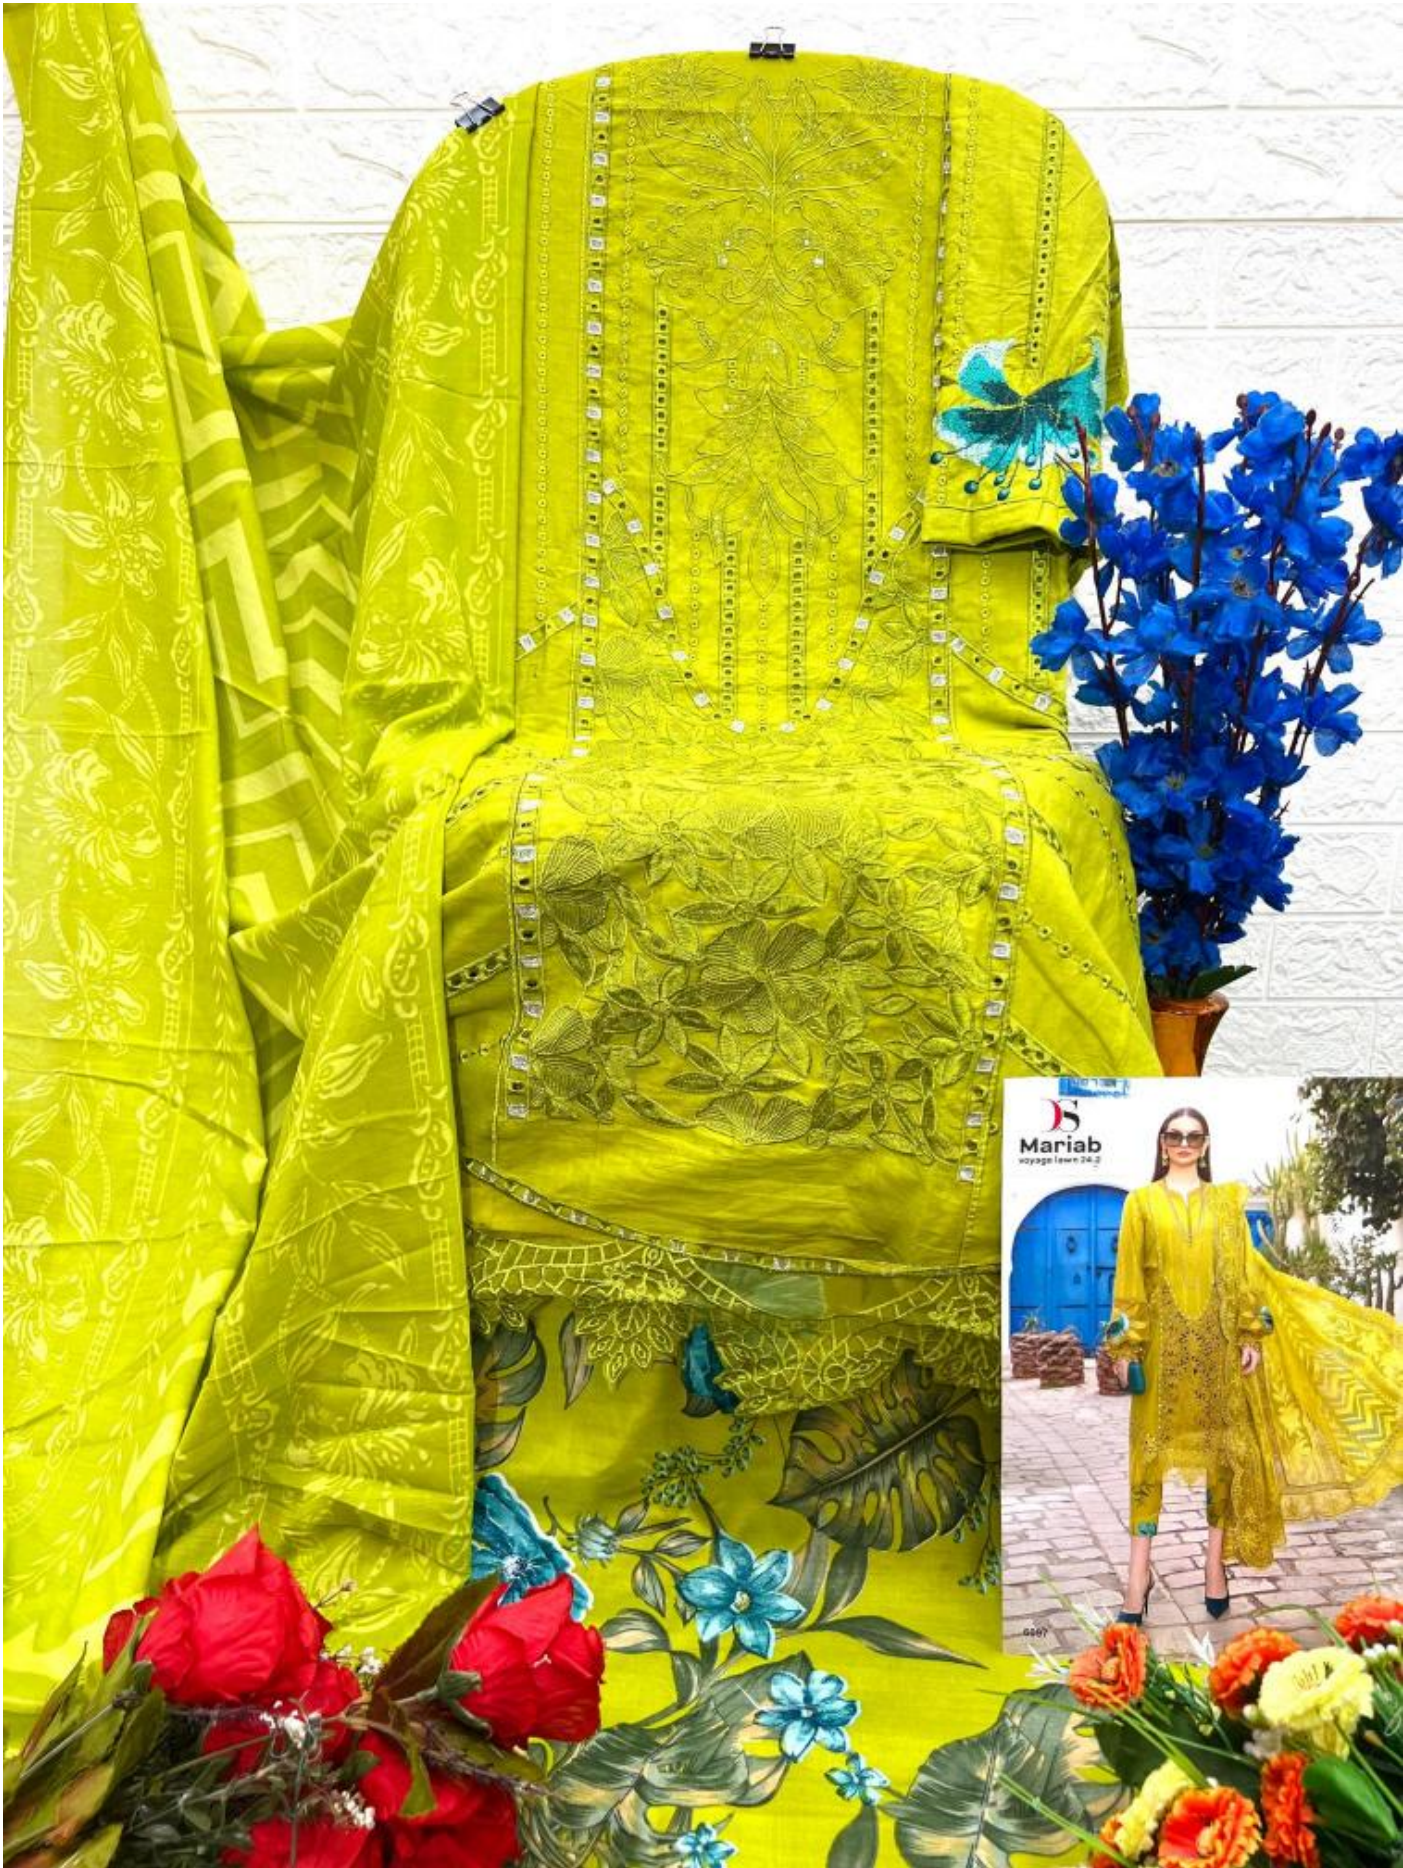

S

Mariab
voyage lawn 24-2

S
DUESY
Dear, Ananya! Compliments
Compliments copy not for sale!

DS

S

6091

8

Exotic
FLORAL

Exotic
FLORAL
She is not just a style icon, she is an icon in every sense of the word
S

6097

0006

Mariab
voyage lemn 24.2

0007