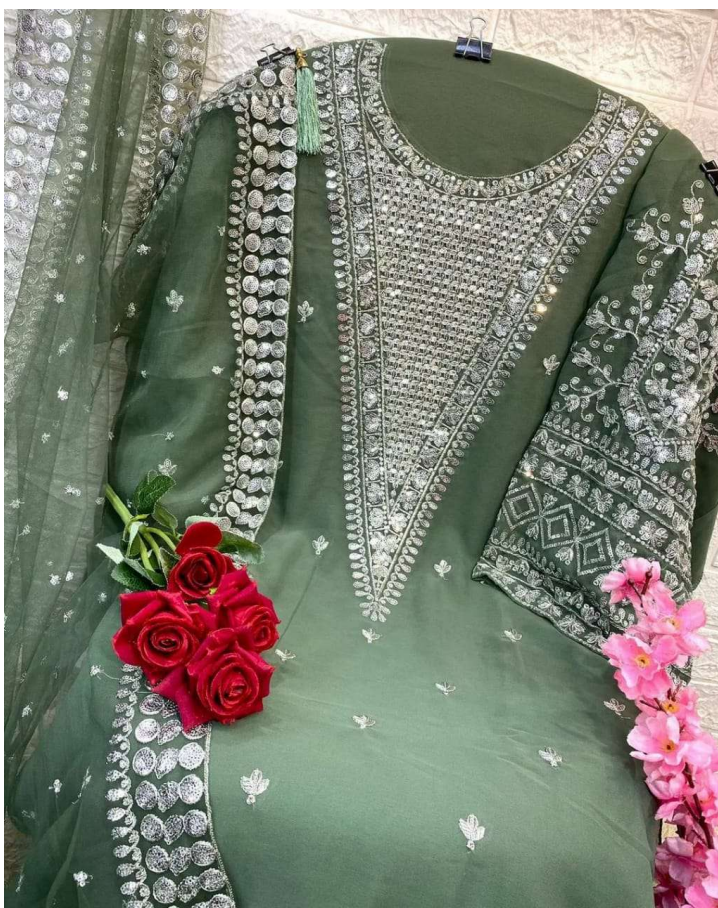

B
BAROQUE

FABRIC DETAILS
TOP :: GEORGETTE
DUPATTA :: NET
INNER :: SANTOON
BOTTOM :: SANTOON

1320-B

B
BAROQUE

FABRIC DETAILS
TOP :: GEORGETTE
DUPATTA :: NET
INNER :: SANTOON
BOTTOM :: SANTOON

1320-B