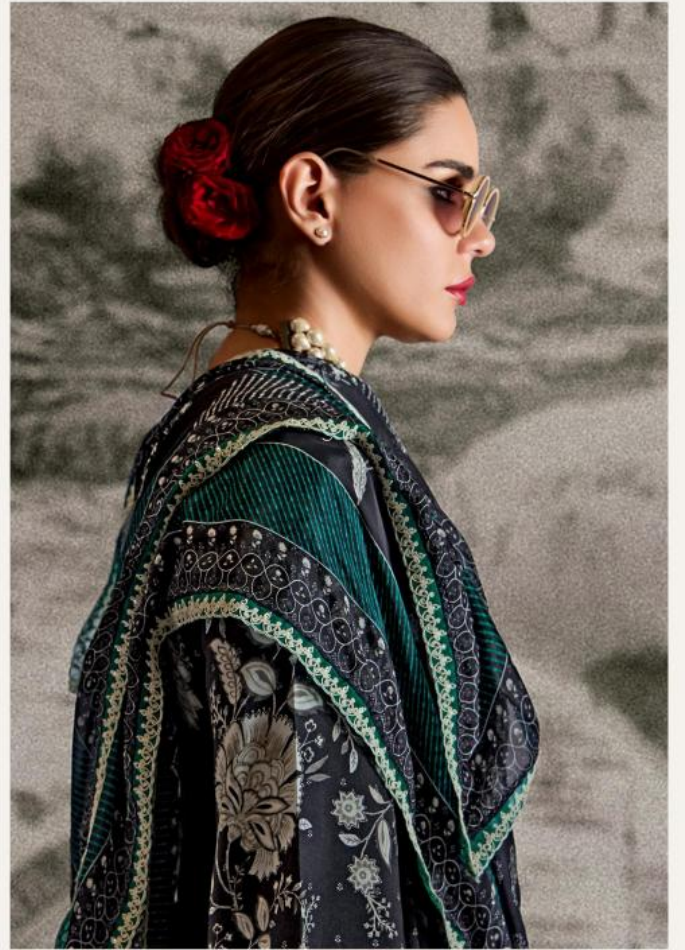

9455

9455

Heer

ETHEREAL BEAUTY

9456

HEER

ETHEREAL BEAUTY

*Garments that float with an ethereal grace, creating an aura that does balance dream and reality.*