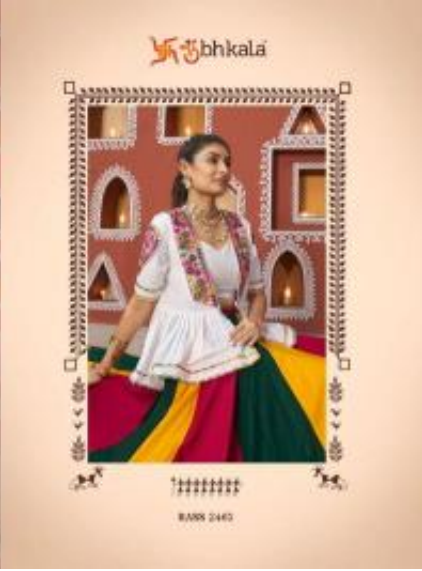

ଭକଳା

—————

ଶକାବ୍ଦ ୧୪୩୧

7000000  
RASS 2468

7000000  
RASS 2462

7000000  
RASS 2463

7000000  
RASS 2464

bhkala  
RASS  
WORLD

शुभकला

११११११११

RASS 2404

Design NO. (SKU)	Color	Lehenga Fabric	Choli Fabric	Jacket Fabric	Lehenga Flair (MTR)	SIZE	Lehenga Work	Choli Work	Jacket Work	Jacket Length (INCH)	Weight (KG)
						[Full Sitched] [M-38 SIZE] with customer upto 44 INCH					
2461	Multi Color	Poly Maska Silk	Viscose Rayon	Viscose Rayon	7.5 MTR	Choli Chest: 38 INCH Choli Length: 15 INCH Lehenga Waist: 42 INCH Lehenga Length: 80 INCH	Embroidered Waist Belt And Latkan	Embroidered Work With All Over Mirror	Embroidered Work With All Over Mirror	15.5	2
2462	Multi Color	Viscose Rayon	Viscose Rayon	Viscose Rayon	14 MTR	Choli Chest: 38 INCH Choli Length: 15 INCH Lehenga Waist: 42 INCH Lehenga Length: 80 INCH	Embroidered Waist Belt And Latkan	Embroidered Work With All Over Mirror	Embroidered Work With All Over Mirror	15.5	2
2463	Multi Color	Viscose Rayon	Viscose Rayon	Viscose Rayon	7.5 MTR	Choli Chest: 38 INCH Choli Length: 15 INCH Lehenga Waist: 42 INCH Lehenga Length: 80 INCH	Embroidered Work	Embroidered Work With All Over Mirror	Embroidered Work With All Over Mirror	23	2
2464	White	Poly Maska Silk	Viscose Rayon	Viscose Rayon	7.5 MTR	Choli Chest: 38 INCH Choli Length: 15 INCH Lehenga Waist: 42 INCH Lehenga Length: 80 INCH	Embroidered Waist Belt And Latkan	Embroidered Work With All Over Mirror	Embroidered Work With All Over Mirror	15.5	2