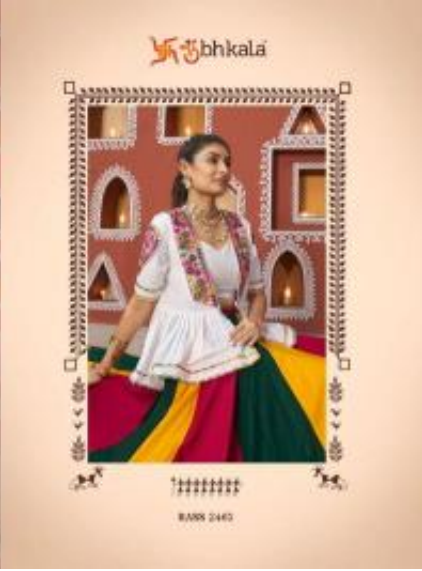

शुभकला

११११११११

११११११११

bhkala

KANSI 2404

7000000
RASS 2468

7000000
RASS 2462

7000000
RASS 2463

7000000
RASS 2464

bhkala
RASS
WORLD

शुभकला

११११११११

RASS 2404

Design NO. (SKU)	Color	Lehenga Fabric	Choli Fabric	Jacket Fabric	Lehenga Flair (MTR)	SIZE	Lehenga Work	Choli Work	Jacket Work	Jacket Length (INCH)	Weight (KG)
						[Full Sitched] [M-38 SIZE] with customer upto 44 INCH					
2461	Multi Color	Poly Maska Silk	Viscose Rayon	Viscose Rayon	7.5 MTR	Choli Chest: 38 INCH Choli Length: 15 INCH Lehenga Waist: 42 INCH Lehenga Length: 80 INCH	Embroidered Waist Belt And Latkan	Embroidered Work With All Over Mirror	Embroidered Work With All Over Mirror	15.5	2
2462	Multi Color	Viscose Rayon	Viscose Rayon	Viscose Rayon	14 MTR	Choli Chest: 38 INCH Choli Length: 15 INCH Lehenga Waist: 42 INCH Lehenga Length: 80 INCH	Embroidered Waist Belt And Latkan	Embroidered Work With All Over Mirror	Embroidered Work With All Over Mirror	15.5	2
2463	Multi Color	Viscose Rayon	Viscose Rayon	Viscose Rayon	7.5 MTR	Choli Chest: 38 INCH Choli Length: 15 INCH Lehenga Waist: 42 INCH Lehenga Length: 80 INCH	Embroidered Work	Embroidered Work With All Over Mirror	Embroidered Work With All Over Mirror	23	2
2464	White	Poly Maska Silk	Viscose Rayon	Viscose Rayon	7.5 MTR	Choli Chest: 38 INCH Choli Length: 15 INCH Lehenga Waist: 42 INCH Lehenga Length: 80 INCH	Embroidered Waist Belt And Latkan	Embroidered Work With All Over Mirror	Embroidered Work With All Over Mirror	15.5	2