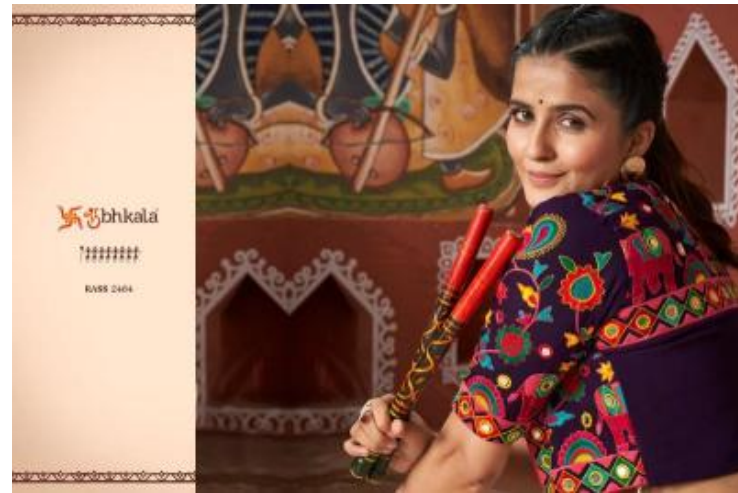

Decorative border at the top of the page.

				 <p>Sukhkala RASS 2017</p>
<p>7000000</p> <p>RASS 248</p>	<p>7000000</p> <p>RASS 249</p>	<p>7000000</p> <p>RASS 249</p>	<p>7000000</p> <p>RASS 249</p>	

Decorative border at the bottom of the page.

Shikha

KASS 2404

bhkala

गरी
W.C.P.

Design NO. (SKU)	Color	Lehenga Fabric	Choli Fabric	Jacket Fabric	Lehenga Flair (MTR)	SIZE	Lehenga Work	Choli Work	Jacket Work	Jacket Length (INCH)	Weight (KG)
						(Full Stitched) (M-38 SIZE) with customer upto 44 INCH					
2461	Multi Color	Poly Maska Silk	Viscose Rayon	Viscose Rayon	7.5 MTR	Choli Chest: 38 INCH Choli Length: 15 INCH Lehenga Waist: 42 INCH Lehenga Length: 80 INCH	Embroidered Waist Belt And Latkan	Embroidered Work With AE Over Mirror	Embroidered Work With AE Over Mirror	15.5	2
2462	Multi Color	Viscose Rayon	Viscose Rayon	Viscose Rayon	14 MTR	Choli Chest: 38 INCH Choli Length: 15 INCH Lehenga Waist: 42 INCH Lehenga Length: 80 INCH	Embroidered Waist Belt And Latkan	Embroidered Work With AE Over Mirror	Embroidered Work With AE Over Mirror	15.5	2
2463	Multi Color	Viscose Rayon	Viscose Rayon	Viscose Rayon	7.5 MTR	Choli Chest: 38 INCH Choli Length: 15 INCH Lehenga Waist: 42 INCH Lehenga Length: 80 INCH	Embroidered Work	Embroidered Work With AE Over Mirror	Embroidered Work With AE Over Mirror	23	2
2464	White	Poly Maska Silk	Viscose Rayon	Viscose Rayon	7.5 MTR	Choli Chest: 38 INCH Choli Length: 15 INCH Lehenga Waist: 42 INCH Lehenga Length: 80 INCH	Embroidered Waist Belt And Latkan	Embroidered Work With AE Over Mirror	Embroidered Work With AE Over Mirror	15.5	2