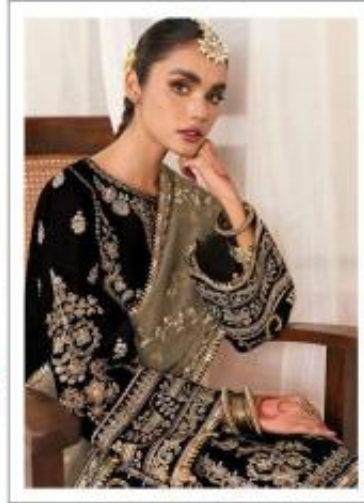

Motifz
FASHION FORWARD

D.no-2026 D

TOP- VELVET WITH EMBROIDERY
BOTTOM- VELVET
DUPATTA- NET WITH EMBROIDERY

Motifz
FASHION FORWARD

D.no-2026 C

TOP- VELVET WITH EMBROIDERY
BOTTOM- VELVET
DUPATTA- NET WITH EMBROIDERY

Motifz
FASHION FORWARD

D.no-2026 B

TOP- VELVET WITH EMBROIDERY
BOTTOM- VELVET
DUPATTA- NET WITH EMBROIDERY

Motifz
FASHION FORWARD

D.no-2026 A

TOP- VELVET WITH EMBROIDERY
BOTTOM- VELVET
DUPATTA- NET WITH EMBROIDERY