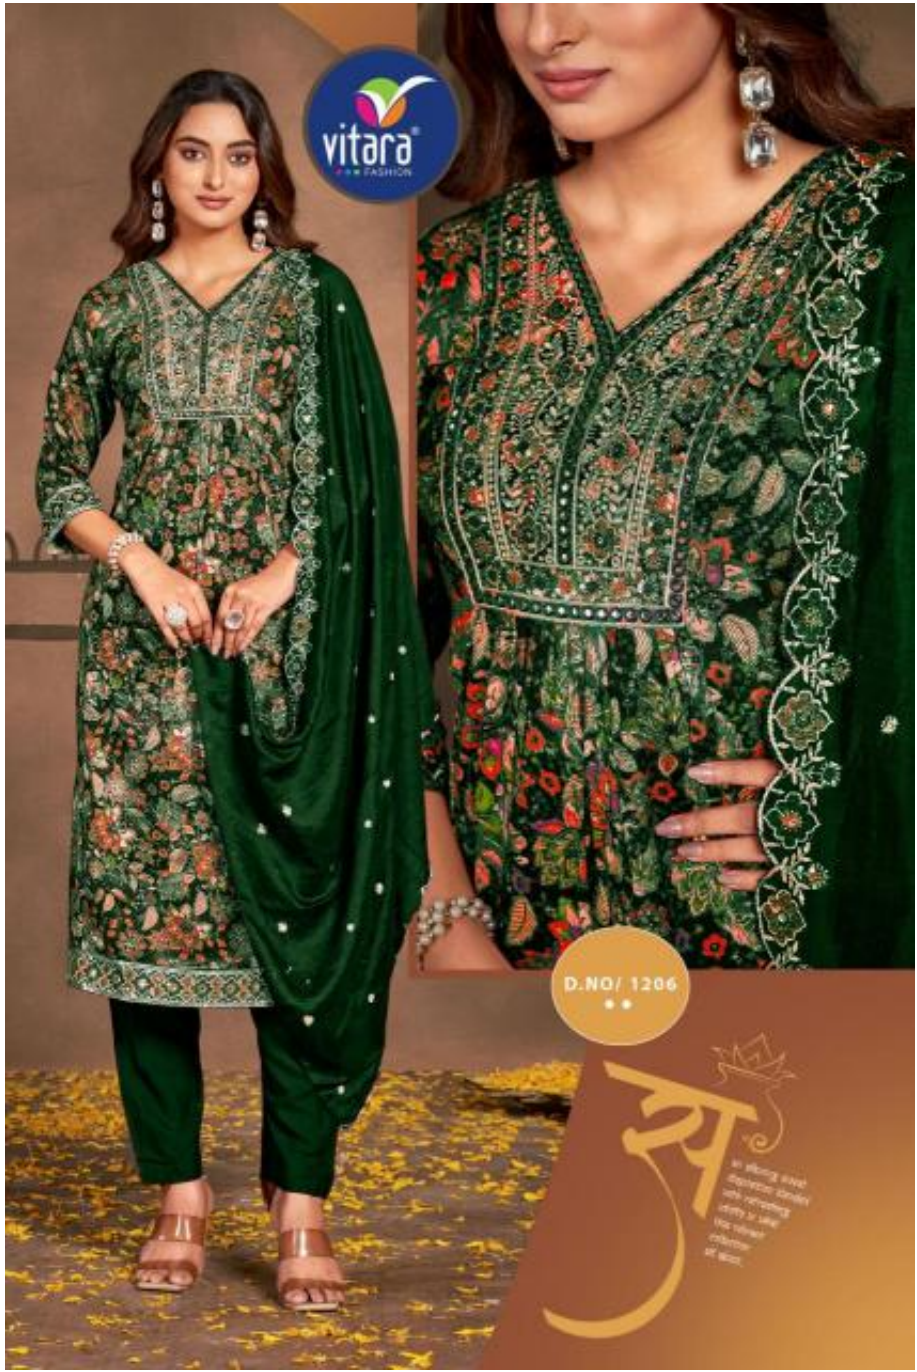

D.NO/ 1205

श्रद्धा
An elegant and sophisticated design with contemporary motifs in color. The latest collection in India.

FAMINA

vitara
FASHION

D.NO/ 1206

श
An elegant and
sophisticated design
with contrasting
colors to give
the overall
collection
a look.

D.NO/ 1205

श्रद्धा
An elegant and sophisticated design with contemporary motifs in color. The latest collection in India.

FAMINA

vitara
FASHION

D.NO/ 1208

श
an elegant and
sophisticated design
with contemporary
style in line
with the latest
collection
of 2020.