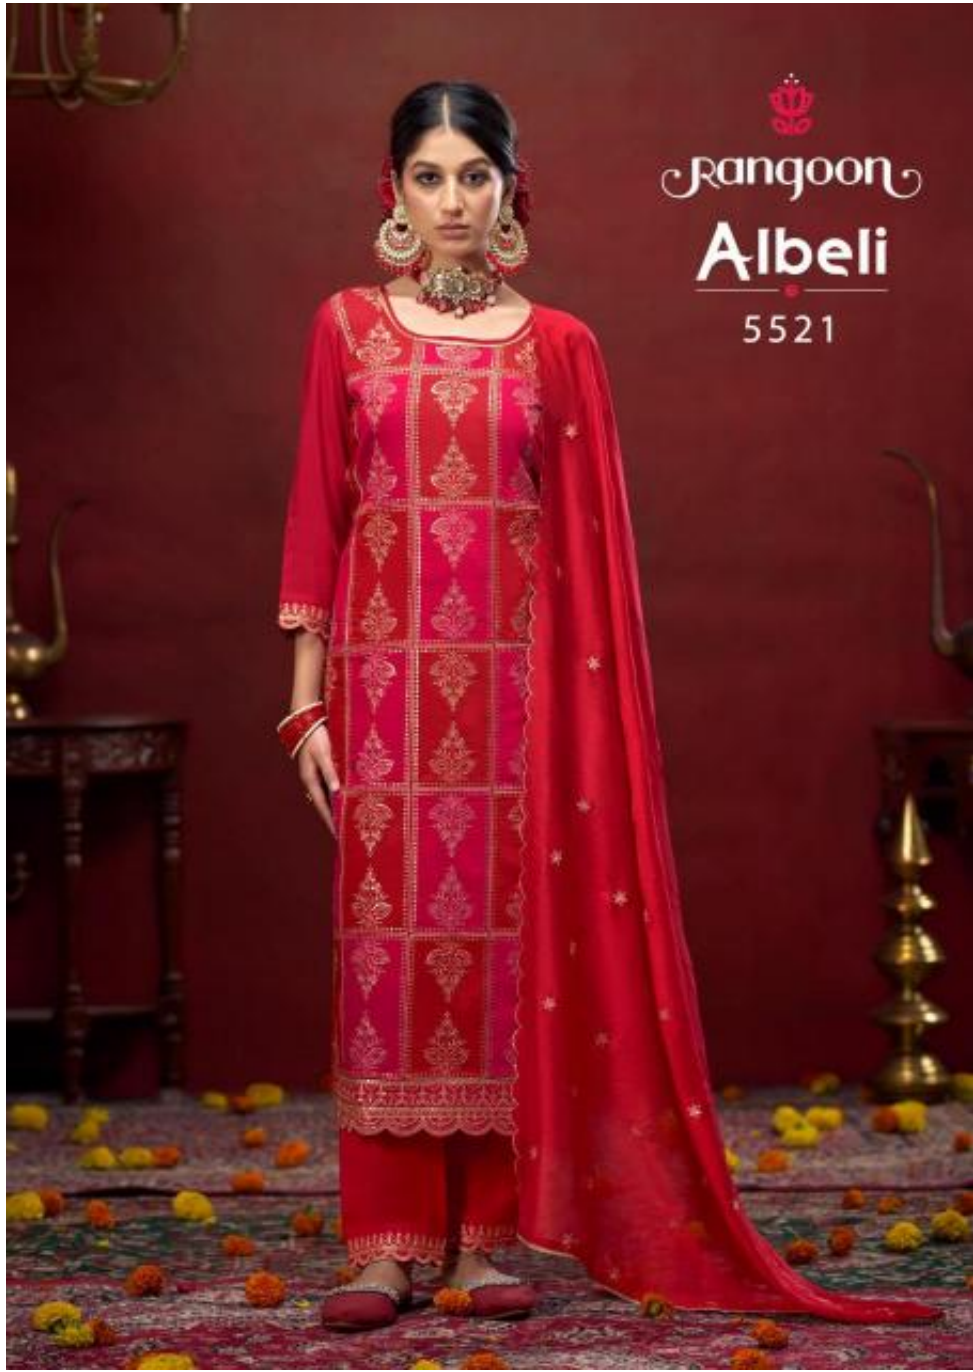

Rangoon

Albeli

5522

Rangoon

Albeli

5521

5522

MAGICAL *col*

A collection of 100% cotton dresses
with a touch of embroidery
in red, white and black.

5522

Rangoon

Albeli

5521

Rangoon

Abeli

5522

Rangoon

GI Glam

This evening dress has embroidery which is detailed and vibrant. The color is spectacular.

Rangoon
Albeli

Rangoon
Albeli