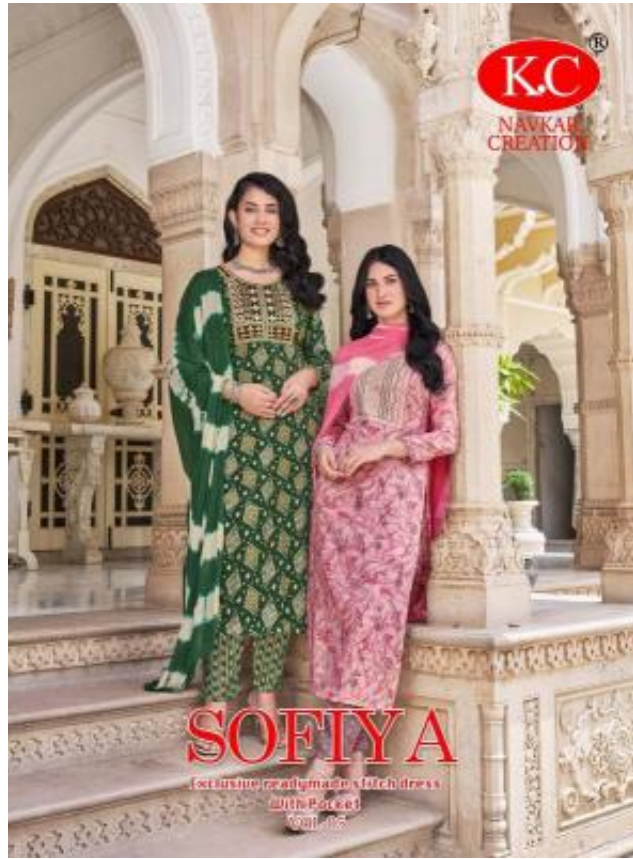

K.C.
NAVKAR
CREATION

SOFIYA
Exclusive ready made stitch dress
with Poregi
Collar

KC[®]
NAVKAR
CREATION
SOFIYA

5002

5001

5002

5003

5004