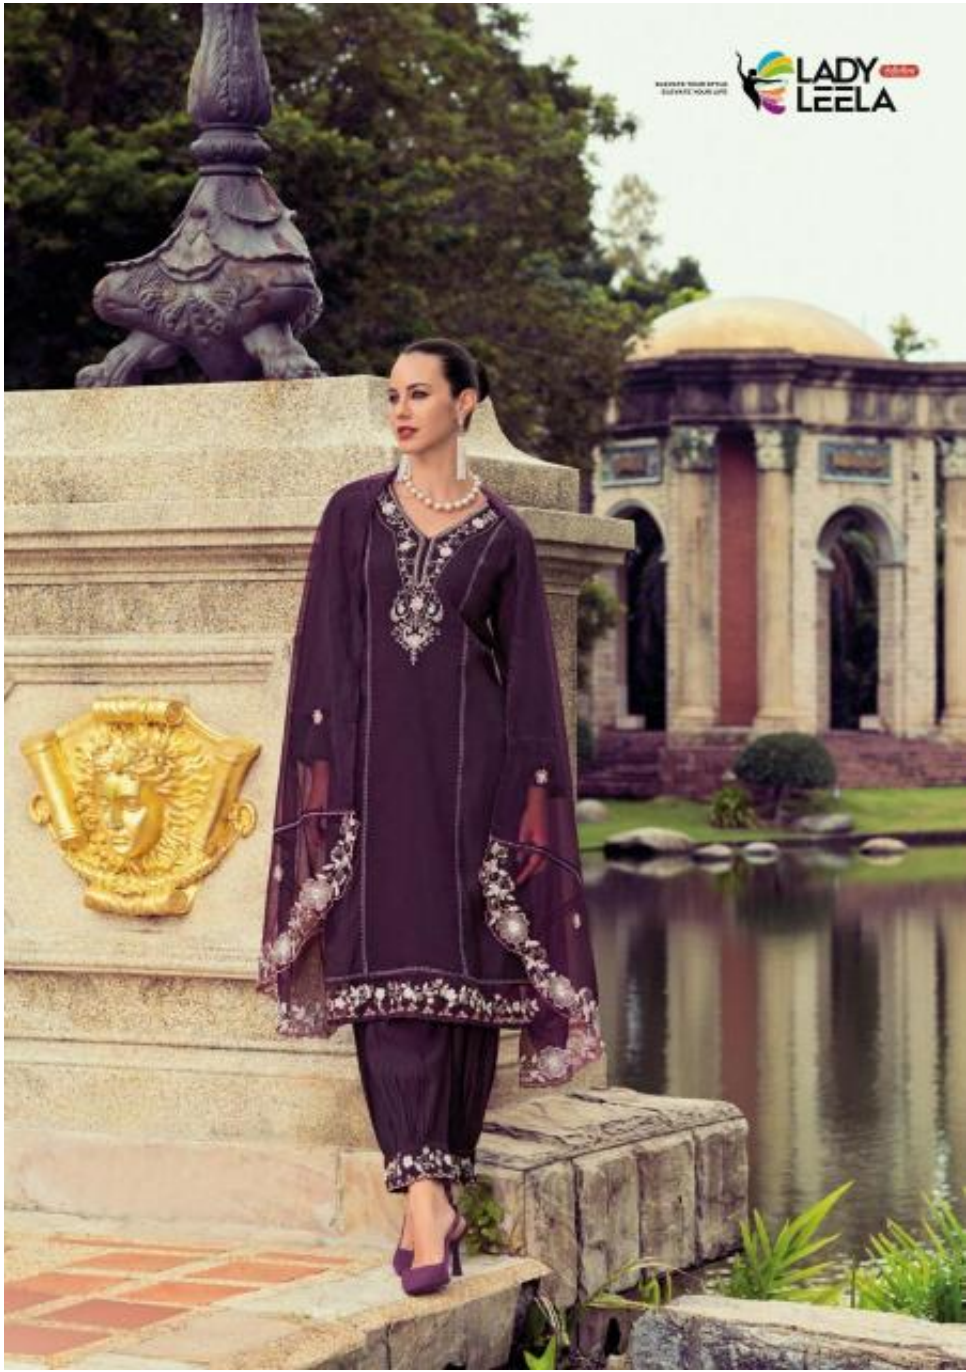

KEEPER YOUR STYLE
DISCOVER YOUR LIFE

**LADY
LEELA**