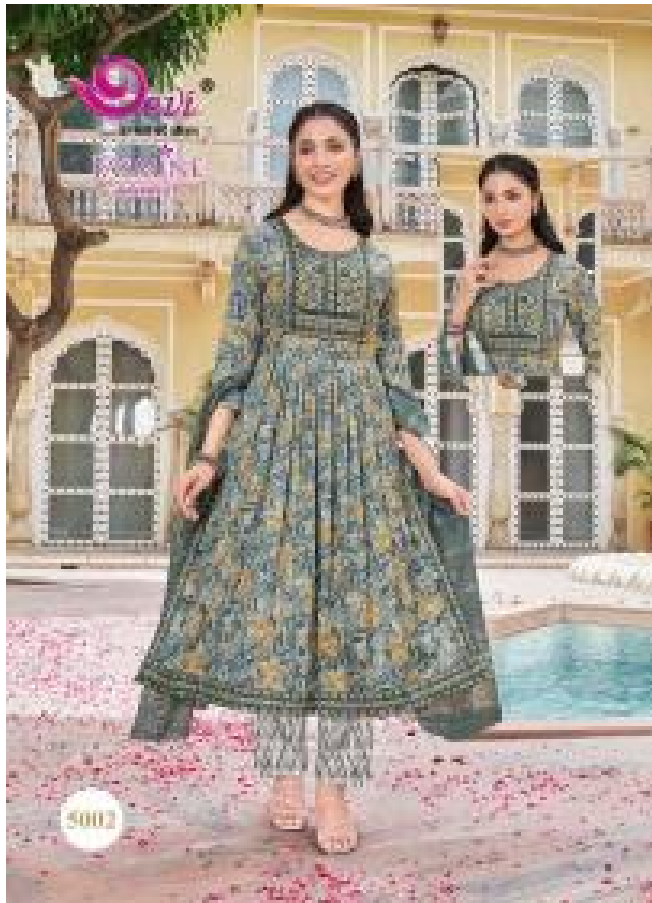

Devi
DESIGNER
WOMEN'S WEAR

5001

JASMINE

EXCLUSIVE
NARARA CUT
Exclusive Body-Made Saree Dress

2001

2002

2003

2004