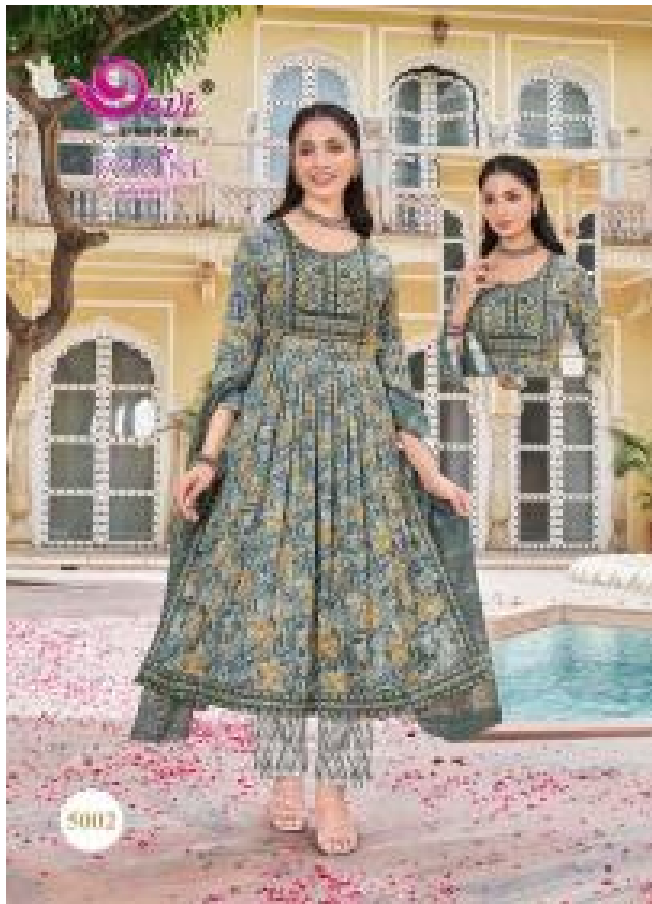

Devi  
DESIGNER  
WOMEN'S WEAR

5001

# JASMINE

EXCLUSIVE  
NARARA CUT  
Exclusive Body-Made Saree Dress

2001

2002

2003

2004

2005

2006