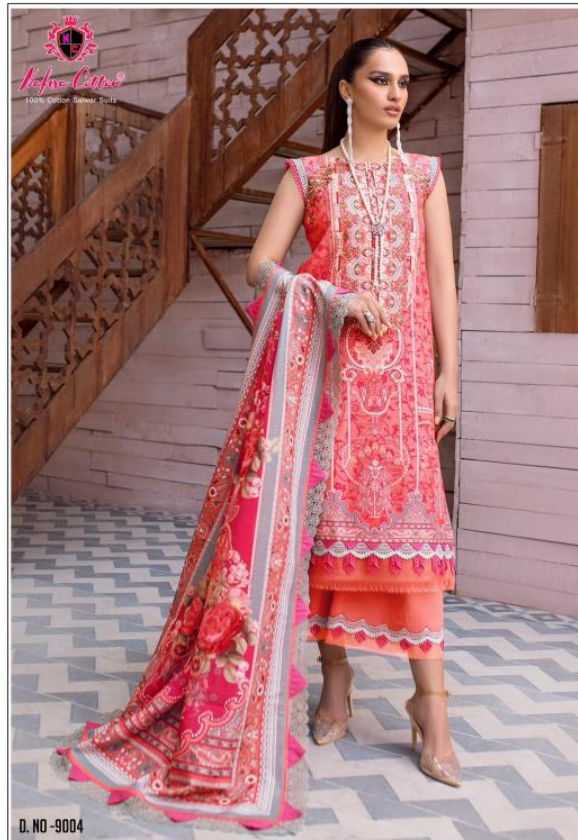

SAFINA
KARACHI SUITS
VOL-9

D. NO -9002

Refine Cotton
100% Cotton Salwar Suits

D. NO - 9001

Native Culture
100% Cotton Summer Suits

D. NO - 9004

Majma Couture
100% Cotton Baluchari Suits

D. NO-9003