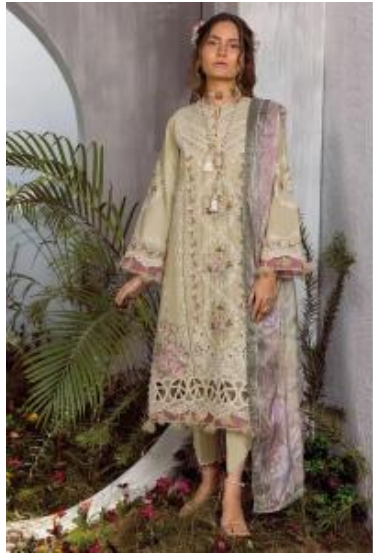

D.259

D-227

D-226

D-229

Sana Shafinaz
VOL-1

D.NO.257
Sana Shafinaz
VOL.1

TOP - Cotton With Embroidery
DUPATTA - Cotton With Digital Print
SOFTEN - Cotton

CARE INSTRUCTIONS
WASH IN COLD WATER
DO NOT BLEACH
DO NOT IRON
DO NOT DRY IN SUN