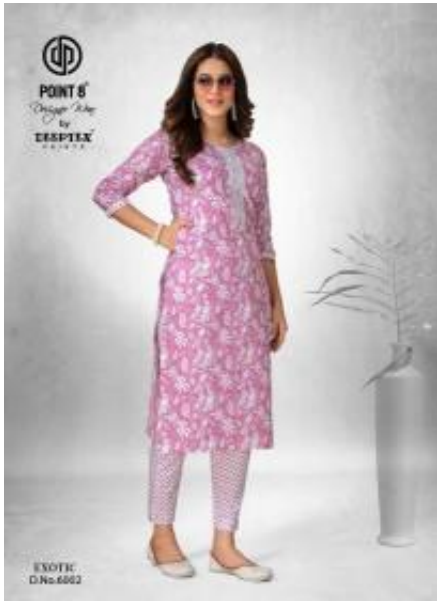

POINT 8  
Designer Wear  
Collection  
INSPIRE

EXOTIC

Volume 08

**POINT 8**  
Designs by  
**DESPIEX**

**EXOTIC**  
D.No.6006