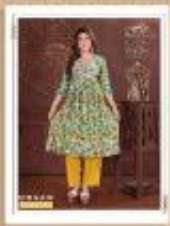

UDAAN

THIS IS COMPLIMENTARY COPY NOT FOR SALE